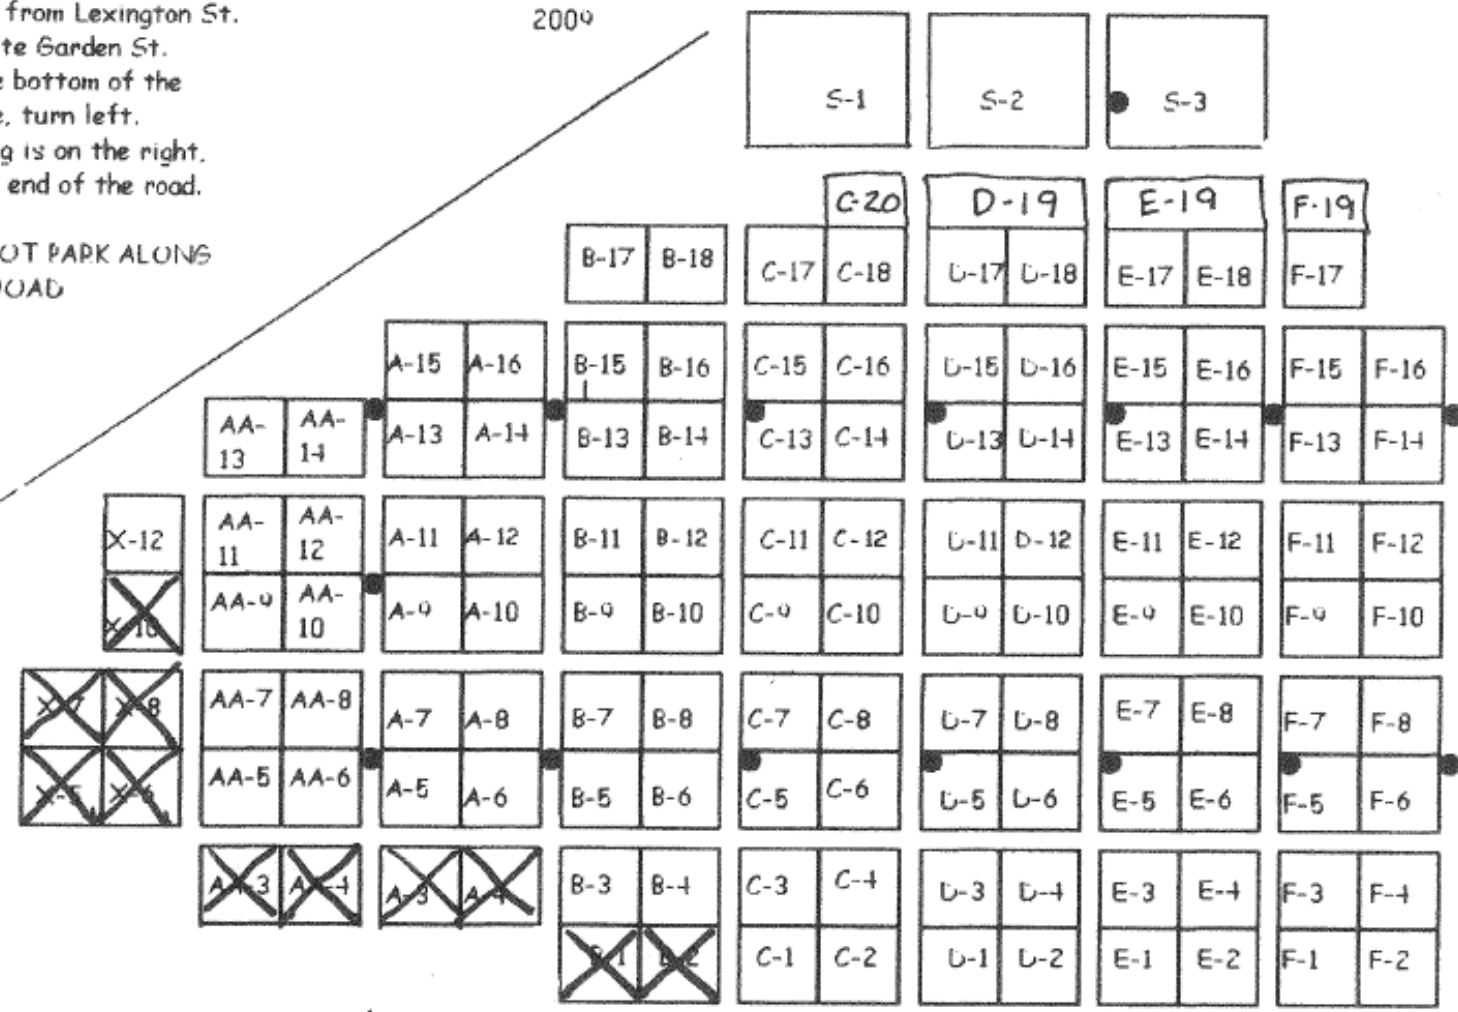

Enter from Lexington St.  
 opposite Garden St.  
 At the bottom of the  
 incline, turn left.  
 Parking is on the right,  
 at the end of the road.

DO NOT PARK ALONG  
 THE ROAD

2000

AA A B C D E F

● =water

PARKING

[m/ich]

SHED