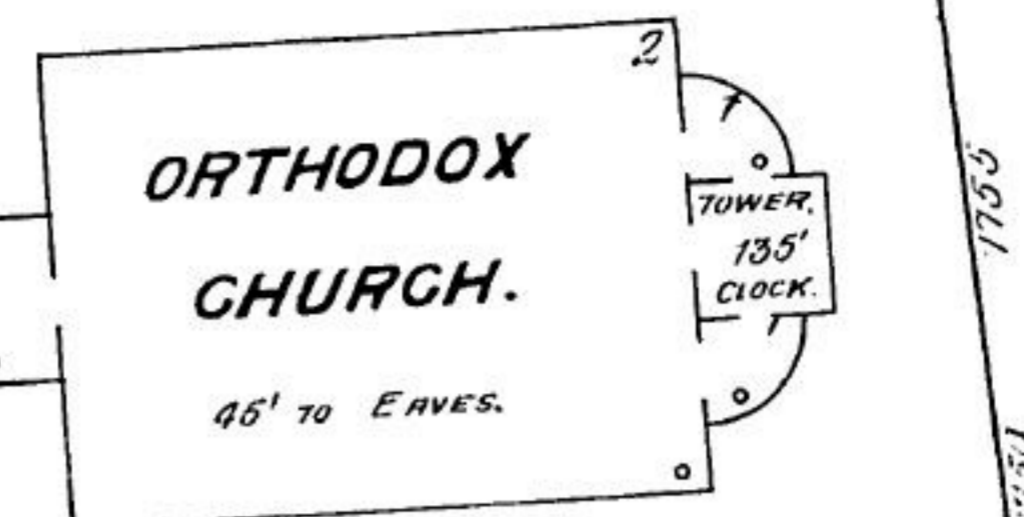

FEB. 1888  
WOBURN  
MASS.

COMMON

CHURCH

AV.

MAIN

15

Scale of Feet.

MYRTLE