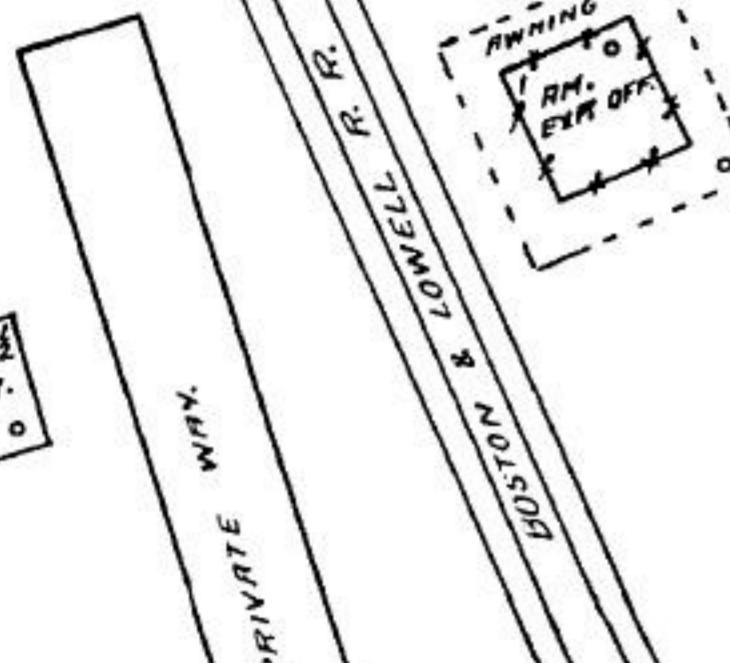

FEB. 1888  
WOBURN  
MASS.

COMMON

CHURCH

AV.

MAIN

15

Scale of Feet.

MYRTLE

16

SUMMER

SEE SHEET

NO 8.

Map Division  
JUL 1888

C.H.G.  
22 58