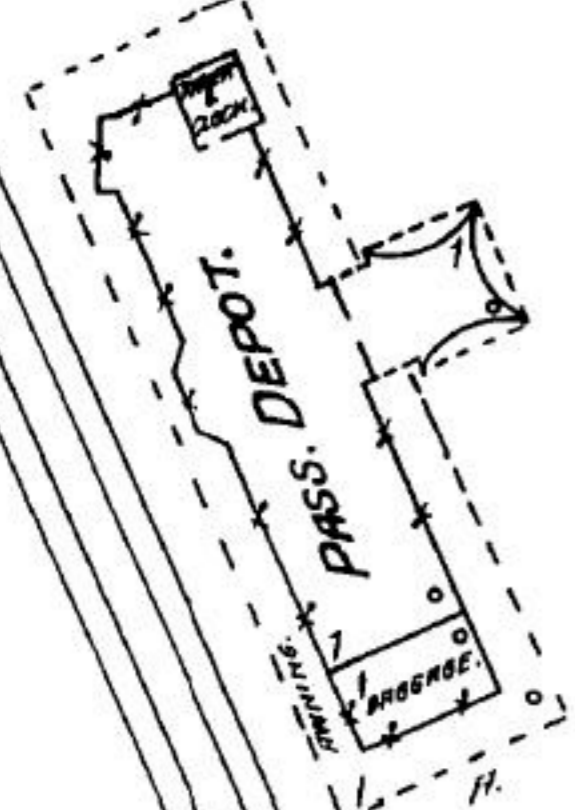

FEB. 1888  
WOBURN  
MASS.

COMMON

CHURCH

AV.

MAIN

15

Scale of Feet.

MYRTLE

16

SUMMER

SEE SHEET

NO 8.

Map Division  
JUL 1888

C.H.G.  
22 58