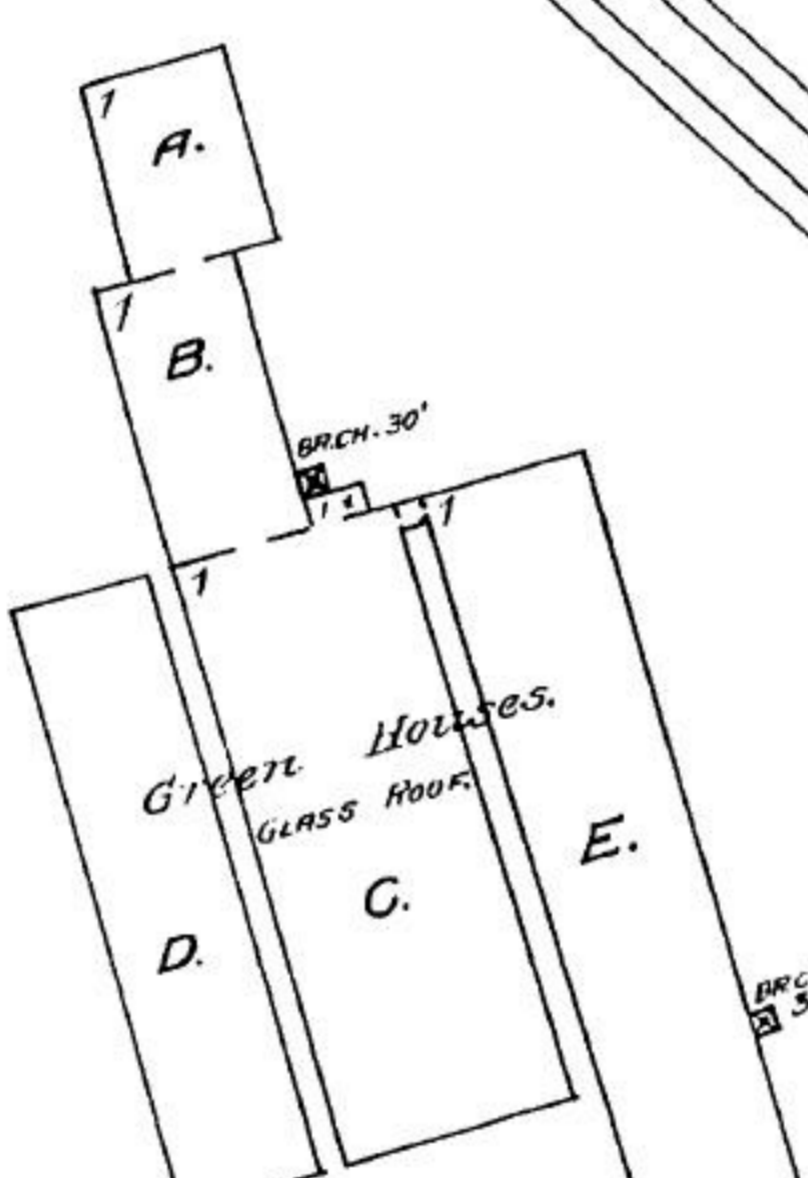

FEB. 1888  
WOBURN  
MASS.

COMMON

CHURCH

AV.

MAIN

15

Scale of Feet.

MYRTLE

16

SUMMER

SEE SHEET

NO 8.

Map Division  
JUL 1888

C.H.G.  
22 58